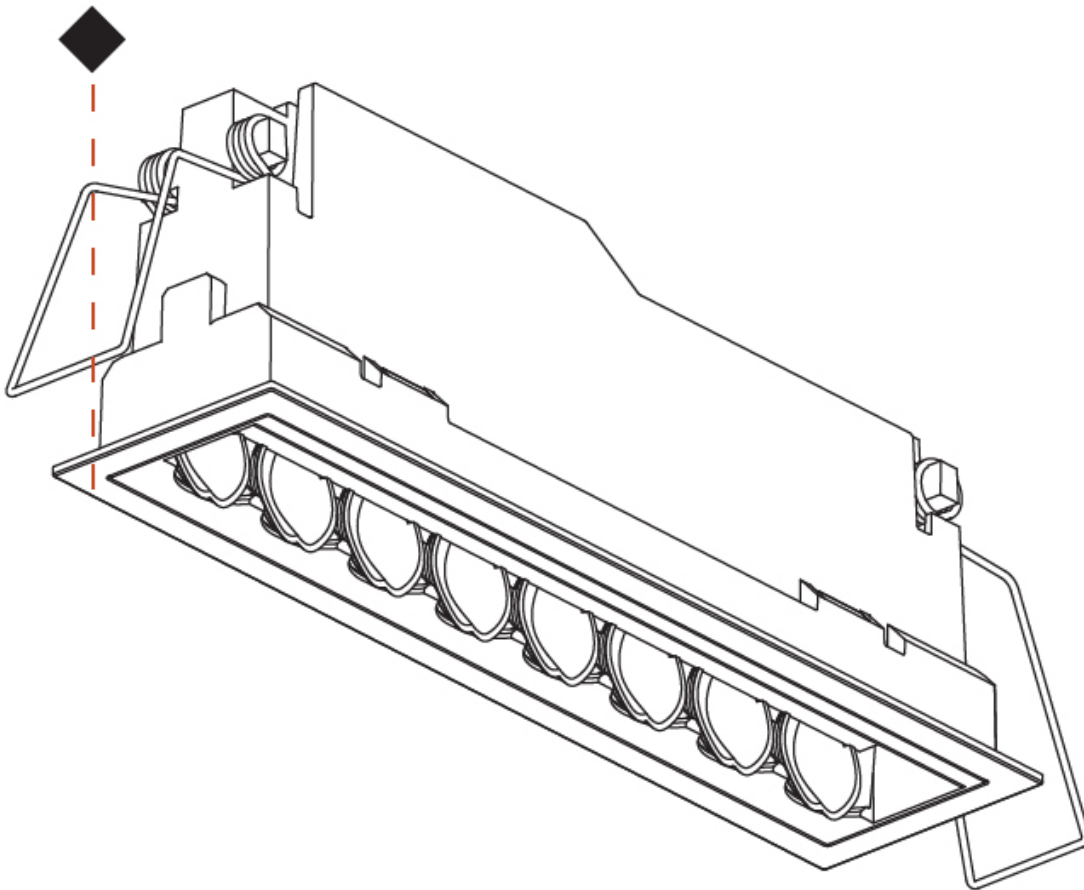

MAGIQ HOLLOW WALLWASH RECESSED

A35582-

PROJECT	_____
TYPE	_____
SPECIFIER	_____
QUANTITY	_____
DATE	_____